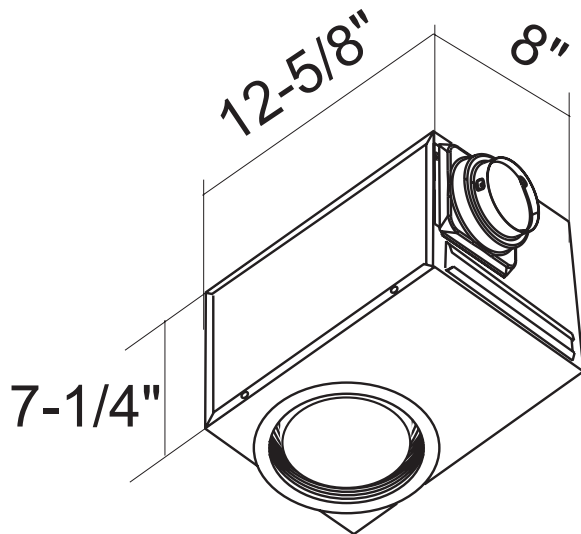

PCRL80 & PCRL80F Premium Choice Recessed Vent Light

Specifications

- HVI certified performance, 80 CFM @ .1" SP
- Very quiet, rated at 1.2 sones
- 120V/60HZ
- Galvanized housing with black polyester powder coat finish
- Universal 4" or 6" metal duct adaptor
- 14-24" adjustable hanging bars
- Fits 2x8 construction
- PCRL80 has a E26 bulb base (bulb sold separately)
- PCRL80F has a GU24 bulb base (CFL Spiral bulb included)
- Plug-&-Play compatible with PCSC (Speed Control) and PCHS (Humidity Sensor)
- 5-year warranty

Performance

CFM @ .1" SP	CFM @ .25" SP	Watts	Duct Dia	Sones @ .1" SP	Amps
80	50	19.7	4 & 6"	1.2	.27

PCRL80LC Light Cover comes standard with PCRL80F and is optional with PCRL80

Typical Specifications:

Ventilating fan shall be S&P PCRL80 or PCRL80F mounted in the ceiling. The fan shall have a 5-year limited warranty. The fan shall be HVI Certified at 0.1 inch water gauge for CFM performance above. The motor shall be ETL and cETL Listed with impedance protection plus additional thermal protection. The fan shall be ENERGY STAR® Qualified.