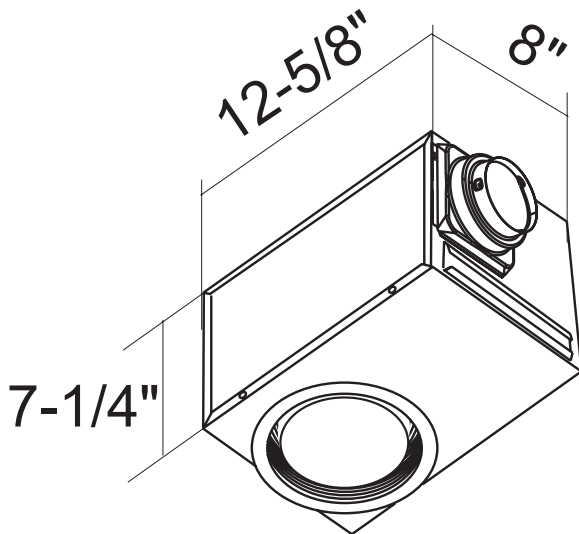

Performance

CFM @ .1" SP	CFM @ .25" SP	Watts	Duct Dia	Sones @ .1" SP	Amps
80	50	19.7	4 & 6"	1.2	.27

PCRL80LC Light Cover comes standard with PCRL80F and is optional with PCRL80

Typical Specifications:

Ventilating fan shall be S&P PCRL80 or PCRL80F mounted in the ceiling. The fan shall have a 5-year limited warranty. The fan shall be HVI Certified at 0.1 inch water gauge for CFM performance above. The motor shall be ETL and cETL Listed with impedance protection plus additional thermal protection. The fan shall be ENERGY STAR® Qualified.